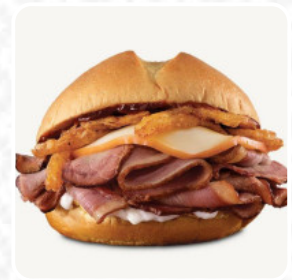

On this homepage, you can find the **complete [menu](#) of Arby's** from Chanute. Currently, there are **18** courses and drinks available.