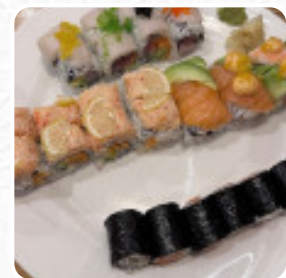

Wasabi Japanese Restaurant And Sushi Bar Menu

<https://menuweb.menu>

350 Boston Post Road, Orange, 06477, United States Of America
+12037955856 - <https://wasabiorangect.com/>

A comprehensive [menu](#) of Wasabi Japanese Restaurant And Sushi Bar from Orange covering all 15 courses and drinks can be found here on the food list.