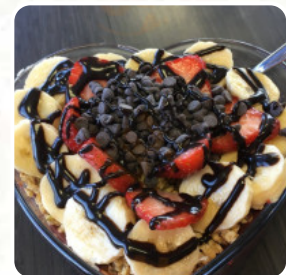

A **comprehensive menu** of **Pink Mocha Cafe** from Kailua-Kona covering all **18** meals and drinks can be found here on the card. Indulge in a unique American dining experience at Pink Mocha Cafe in Kailua-Kona. Join us for delicious food, including delectable desserts. Our menu has something for everyone in the family to enjoy. Visit us or give us a call at (808) 329-7465 to explore our offerings.