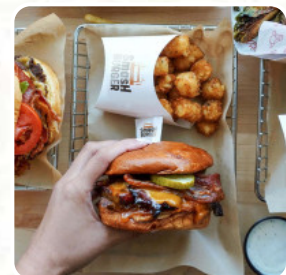

The Card of Smashburger from Plymouth includes about 20 different meals and drinks. On average, you pay for a dish / drink about $7.7.