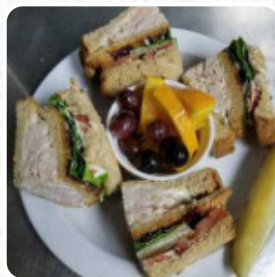

The Card of Tropical Delights from Brawley contains about **19** different menus and drinks. On average, you pay for a dish / drink about $5.5.