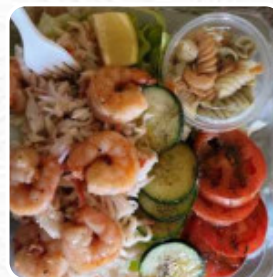

The Card of Tropical Delights from Brawley contains about **19** different menus and drinks. On average, you pay for a dish / drink about $5.5.