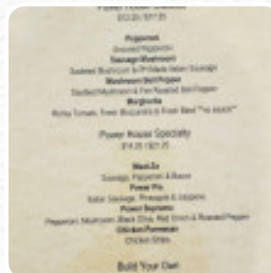

A comprehensive [menu](https://menuweb.menu) of Power House from Hailey covering all 19 menus and drinks can be found here on the menu.