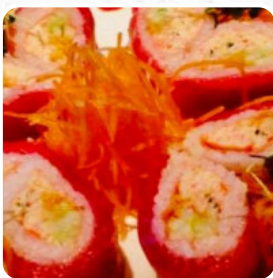

Blue Samurai Sushi Grill Menu

<https://menuweb.menu>

South Main Street, Kalispell, 59901, United States Of America
+14068902583 - <https://www.bluesamuraimt.com/>

The menu of Blue Samurai [Sushi](#) Grill from Kalispell includes 15 dishes. On average, *dishes or drinks on [the menu](#)* cost about \$11.1. The categories can be viewed on the menu below.