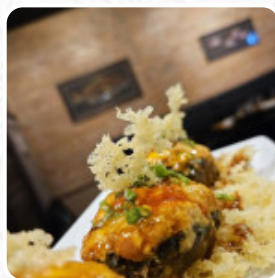

Blue Samurai Sushi Grill Menu

<https://menuweb.menu>

South Main Street, Kalispell, 59901, United States Of America
+14068902583 - <https://www.bluesamuraimt.com/>

The menu of Blue Samurai [Sushi](#) Grill from Kalispell includes 15 dishes. On average, *dishes or drinks on [the menu](#)* cost about \$11.1. The categories can be viewed on the menu below.