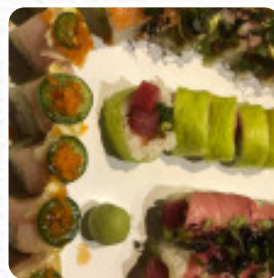

The menu of Blue Samurai [Sushi](#) Grill from Kalispell includes 15 dishes. On average, *dishes or drinks on [the menu](#)* cost about $11.1. The categories can be viewed on the menu below.