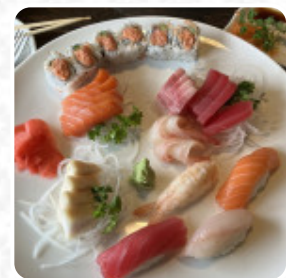

Here you can find the [menu](#) of **Yama Sushi** in MARS. At the moment, there are **15** meals and drinks on the menu. Yama Sushi is a popular Japanese restaurant located in Mars, PA. With an average rating of 4.6 stars, customers rave about the delicious dishes offered at Yama Sushi. Open from 11:00 AM to 9:30 PM, you can easily make a reservation or check how busy the restaurant is by calling (724) 591-5688. For a convenient dining experience at home, you can also order from Yama Sushi through Uber Eats. With a variety of meal options, including vegan choices, Yama Sushi is sure to satisfy any craving. Don't forget to leave a review of your favorite dish and share your experience with others!.