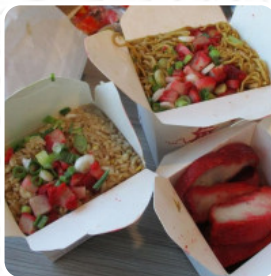

A complete [menu](https://menuweb.menu) of Mei Ling Inn Chinese Thai American from Connell covering all 19 courses and drinks can be found here on the menu.