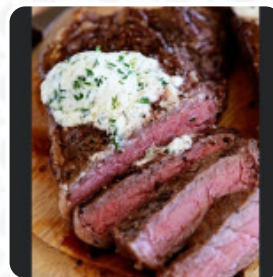

A comprehensive [menu](#) of Cafe Michelangelo from Darby Township covering all **19** meals and drinks can be found here on the card.