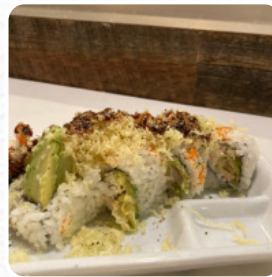

## ***Full Moon Sushi Menu***

<https://menuweb.menu>

647 Camino De Los Mares, San Clemente, United States Of America

+19494891360 - <https://menubookmobile.com/menu.php?code=c59bgkmvn2jh7048>

Here you can find the [menu](#) of Full Moon [Sushi](#) in San Clemente. At the moment, there are **19** meals and drinks on the food list.