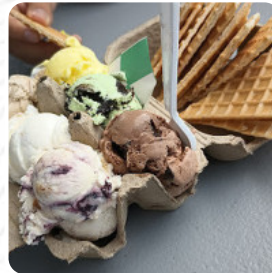

On this homepage, you can find the **complete [menu](#)** of West End Creamery **Phone Number, Reservations, Reviews** from West End Creamery **Phone Number, Reservations, Reviews**. Currently, there are **19** dishes and drinks available.