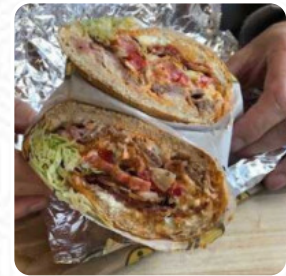

Which Wich Menu

<https://menuweb.menu>

138 N. Old Carriage Rd, Rocky Mount, North Carolina, USA, 27804, United States
(+1)2524297687 - <http://www.whichwich.com>

The Card of Which Wich from Rocky Mount includes about **20** different menus and drinks. On average, you pay for a dish / drink about \$4.1. Located in Rocky Mount, NC, Which Wich has quickly become a favorite lunch destination, especially for those seeking delicious sandwiches. The menu boasts a variety of choices, including standout options for vegetarians and vegans. Patrons rave about the speedy service, friendly staff, and the restaurant's impressive cleanliness, highlighted by a 98.5 sanitation grade. Signature offerings like the "Wicked" sandwich and the Reuben receive high praise, while the ordering process is unique yet efficient. With its welcoming atmosphere and consistently satisfying food, Which Wich is an ideal spot to refuel and enjoy a meal away from the hustle and bustle.