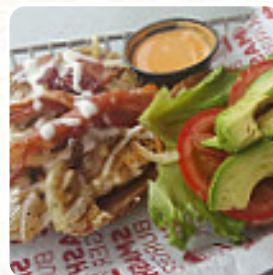

**The Card** of Smashburger from Queen Creek includes about **20** different dishes and drinks. On average, you pay for a dish / drink about \$7.7.

## Beef Dishes

BRISKET