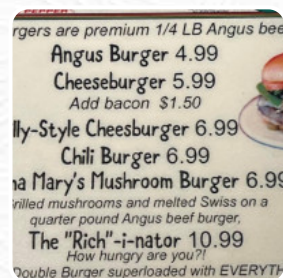

The Sweet Escape Menu

<https://menuweb.menu>

25385 Cuevas Delisle Rd, 39571, Pass Christian, US, United States
(+1)2282160350, (+1)2284937653 - <https://www.sweetescape.com/>

On this website, you can find the **complete menu** of **The Sweet Escape** from Pass Christian. Currently, there are **20** meals and drinks available.

PANINI

CHICKEN

MEAT

PIZZA

BURGER

QUESADILLAS

ICE CREAM

The Sweet Escape

25385 Cuevas Delisle Rd, 39571,
Pass Christian, US, United States

Opening Hours:

Wednesday 14:30-21:00

Thursday 14:30-21:00

Friday 11:00-23:00

Saturday 11:00-23:00

Made with menuweb.menu

 gallery image