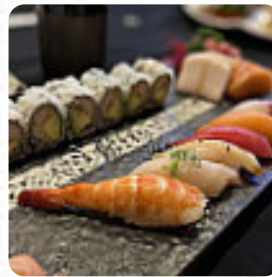

A complete [menu](#) of Otoro Japanese from Berwyn covering all 20 menus and drinks can be found here on the food list.