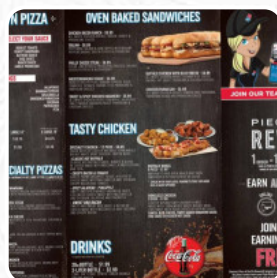

Here you can find the [menu](#) of Domino's [Pizza](#) in [Mount Washington](#). At the moment, there are **20** dishes and drinks on the food list.