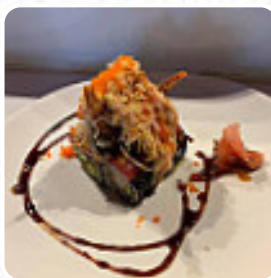

The menu of Osaka Thai Sushi from Seminole includes 20 meals. On average, meals or drinks on [the menu](#) cost about $9.5. The categories can be viewed on the menu below.