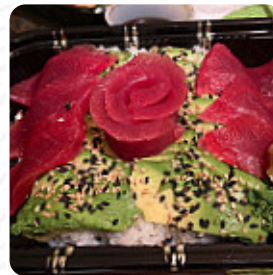

On this homepage, you can find the **complete menu** of **Sushi Palace** from West Hempstead. Currently, there are **20** dishes and drinks up for grabs.