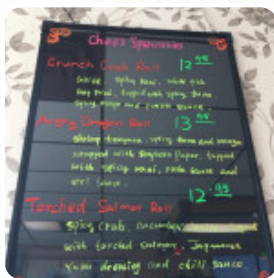

The Card of Tomo Japanese from Franklin includes about 20 different dishes and drinks. On average, you pay for a dish / drink about $6.1.