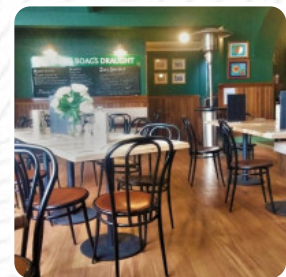

On this website, you can find the **complete [menu](#)** of Commercial Cygnet from CYGNET. Currently, there are **21** meals and drinks up for grabs.