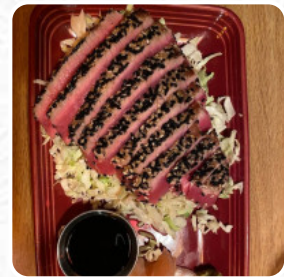

A comprehensive [menu](#) of Beedle's Bar Restaurant from Galesville covering all 20 meals and drinks can be found here on the food list.