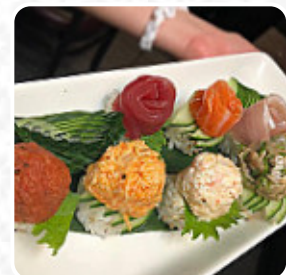

A comprehensive [menu](#) of Yen Sushi Sake from Glendale covering all 20 meals and drinks can be found here on the food list.