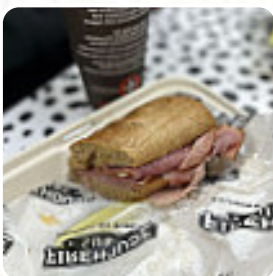

NEW
CHICKEN
GYRO
Hot sauce

A complete [menu](#) of Firehouse Subs Murfreesboro from Murfreesboro covering all 20 dishes and drinks can be found here on the card.

Firehouse Subs Murfreesboro Menu

Pasta

MACARONI CHEESE

Sandwiches

MEATBALL SUB

Drinks

DRINKS

Chicken

CHICKEN PARMESAN

Beef Dishes

BRISKET