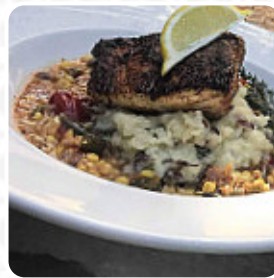

Riverpark Terrace Menu

<https://menuweb.menu>

302 S Riverside Dr FL 321687149, New Smyrna Beach, United States
+13864272903 - <http://www.kitsapfoodshed.com/>

On this site, you can find the **complete menu** of **Riverpark Terrace** from New Smyrna Beach. Currently, there are **21** courses and drinks available. This quaint restaurant in NSB is a must-visit gem. From incredible food to excellent service, the care for customers is clear. The outdoor seating is charming with high propane heaters, accommodating indoor dining, and delicious cocktails like the Cucumber Smash. They follow strict safety guidelines, making it a safe choice. The chicken and grilled salmon are flavorful, and the atmosphere is cozy and romantic. With great brunch options, attentive staff like Austin, and a cozy feel, this spot is perfect for a relaxing weekend meal or a special celebration. Don't miss their beautiful grounds and top-notch service!.