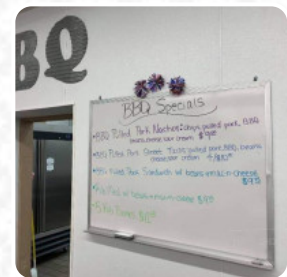

## The Bbq Smokehouse Plus Menu

<https://menuweb.menu>

17 Beaulieu St W, Motley, MN, 56466, United States  
+12183526666 - <http://thebbqsmokehousemn.com/>

Here you can find the [menu](#) of The Bbq Smokehouse Plus in Motley. At the moment, there are 21 courses and drinks on the card.