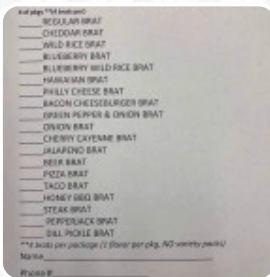

## The Bbq Smokehouse Plus Menu

<https://menuweb.menu>

17 Beaulieu St W, Motley, MN, 56466, United States  
+12183526666 - <http://thebbqsmokehousemn.com/>

Here you can find the [menu](#) of The Bbq Smokehouse Plus in Motley. At the moment, there are 21 courses and drinks on the card.

## American Food

MAC AND CHEESE

## These Types Of Dishes Are Being Served

TOSTADAS

MEAT

BREAD

PANINI

CHICKEN