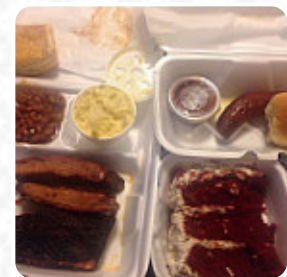

A complete [menu](https://menuweb.menu) of Wilson Bbq Souflood Express Llc from McComb covering all 21 meals and drinks can be found here on the menu.