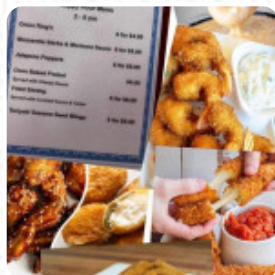

A complete [menu](https://menuweb.menu) of Sportsman's Pub-n-grub from Pacific City covering all 20 menus and drinks can be found here on the menu.