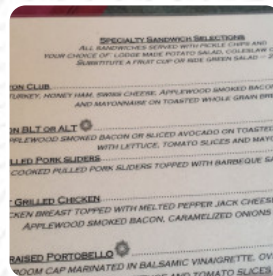

A comprehensive [menu](https://menuweb.menu) of Bryce Canyon Lodge Restaurant from TROPIC covering all 25 menus and drinks can be found here on the menu. Located just minutes from the rim of Bryce Canyon, Bryce Canyon Lodge is set in an ideal location for visitors to the national park. However, recent changes in management have led to concerns about cleanliness and lack of updates in the rooms. Some guests have also expressed disappointment in the food service and limited menu options. Despite these issues, the lodge's proximity to the canyon rim and convenience for sunrise and sunset viewing have been highlighted positively by others. Overall, while the lodge may have some room for improvement in terms of accommodations and service, its location and historical charm may still make it a worthwhile choice for some visitors to Bryce Canyon National Park.