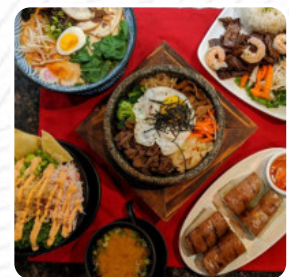

The restaurant from Reno offers **27** different dishes and drinks on [the card](#) at an average price of $10.0.