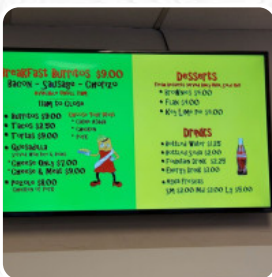

A comprehensive [menu](https://menuweb.menu) of Misstamale from Richland covering all 30 meals and drinks can be found here on the card. MissTamale in Richland, WA is a highly rated [Mexican](#) restaurant, open from 7:00 AM to 7:00 PM. You can call ahead to reserve a table or check the restaurant's availability at (509) 578-1601. If you prefer staying home, you can order from MissTamale through DoorDash or Uber Eats. Known for their comfort food, MissTamale is a must-try spot. For a similar experience, consider Stone Soup or Seoul Sushi. Share your dining experience with a review!.