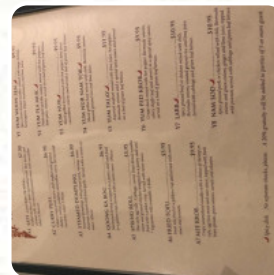

A complete [menu](#) of Thai Palace from Chapel Hill covering all 36 meals and drinks can be found here on the card. Thai Palace has received very mixed reviews from customers. Some diners have complained of long wait times, small portions, and disappointing dishes. One customer even mentioned that their Pad Thai had no flavor at all. On the other hand, other customers have raved about the freshness and deliciousness of the food, particularly praising dishes like the Pad Kee Maow and the mango sticky rice. The restaurant has also been commended for its attentive service, authentic flavors, and spicy options. Overall, it seems that Thai Palace may be hit or miss depending on individual experiences.