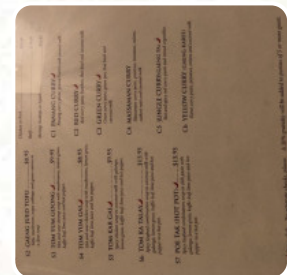

A complete [menu](#) of Thai Palace from Chapel Hill covering all 36 meals and drinks can be found here on the card. Thai Palace has received very mixed reviews from customers. Some diners have complained of long wait times, small portions, and disappointing dishes. One customer even mentioned that their Pad Thai had no flavor at all. On the other hand, other customers have raved about the freshness and deliciousness of the food, particularly praising dishes like the Pad Kee Maow and the mango sticky rice. The restaurant has also been commended for its attentive service, authentic flavors, and spicy options. Overall, it seems that Thai Palace may be hit or miss depending on individual experiences.